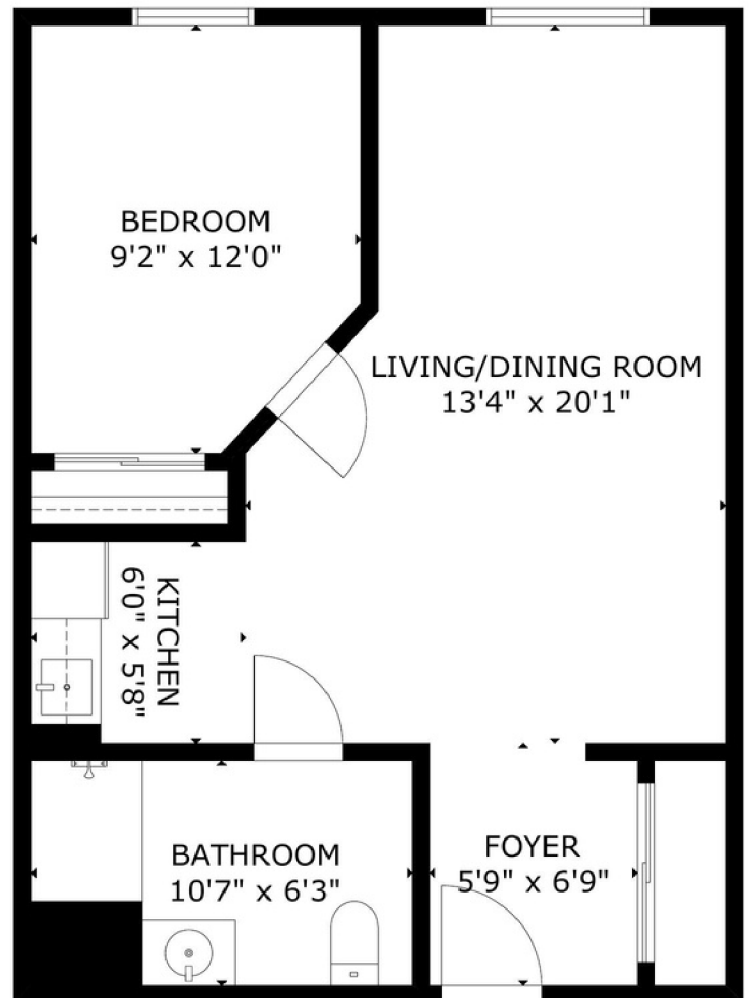

Want to learn more?
Give us a call at
(705)746-8558

GARDENS
OF PARRY SOUND

The Violet

Approximately
525 sq. ft.

GIVE US A CALL AT (705)746-8558 TO LEARN MORE.

The Trillium

Approximately
555 sq. ft.

GIVE US A CALL AT (705)746-8558 TO LEARN MORE.

The Birch

Approximately
600 sq. ft.

GIVE US A CALL AT (705)746-8558 TO LEARN MORE.

The Maple

Approximately
630 sq. ft.

GIVE US A CALL AT (705)746-8558 TO LEARN MORE.

The Oak

Approximately
750 sq. ft.