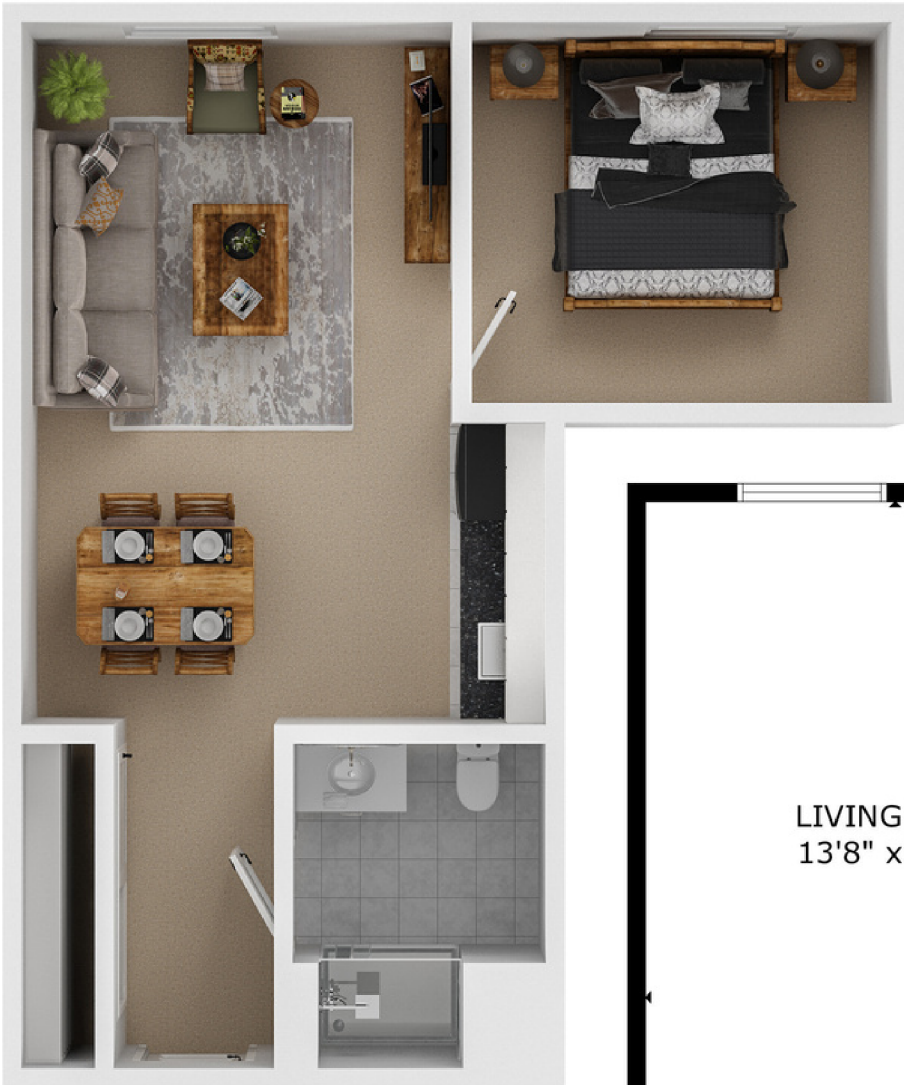

GARDENS
OF PARRY SOUND

SUITE STYLES

1-Bedroom Suites

The Violet

The Trillium

The Birch

The Maple

The Oak

Want to learn more?
Give us a call at
(705)746-8558

GARDENS
OF PARRY SOUND

The Violet

Approximately
525 sq. ft.

GIVE US A CALL AT (705)746-8558 TO LEARN MORE.

The Trillium

Approximately
555 sq. ft.

GIVE US A CALL AT (705)746-8558 TO LEARN MORE.

The Birch

Approximately
600 sq. ft.

GIVE US A CALL AT (705)746-8558 TO LEARN MORE.

The Maple

Approximately
630 sq. ft.

GIVE US A CALL AT (705)746-8558 TO LEARN MORE.

The Oak

Approximately
750 sq. ft.