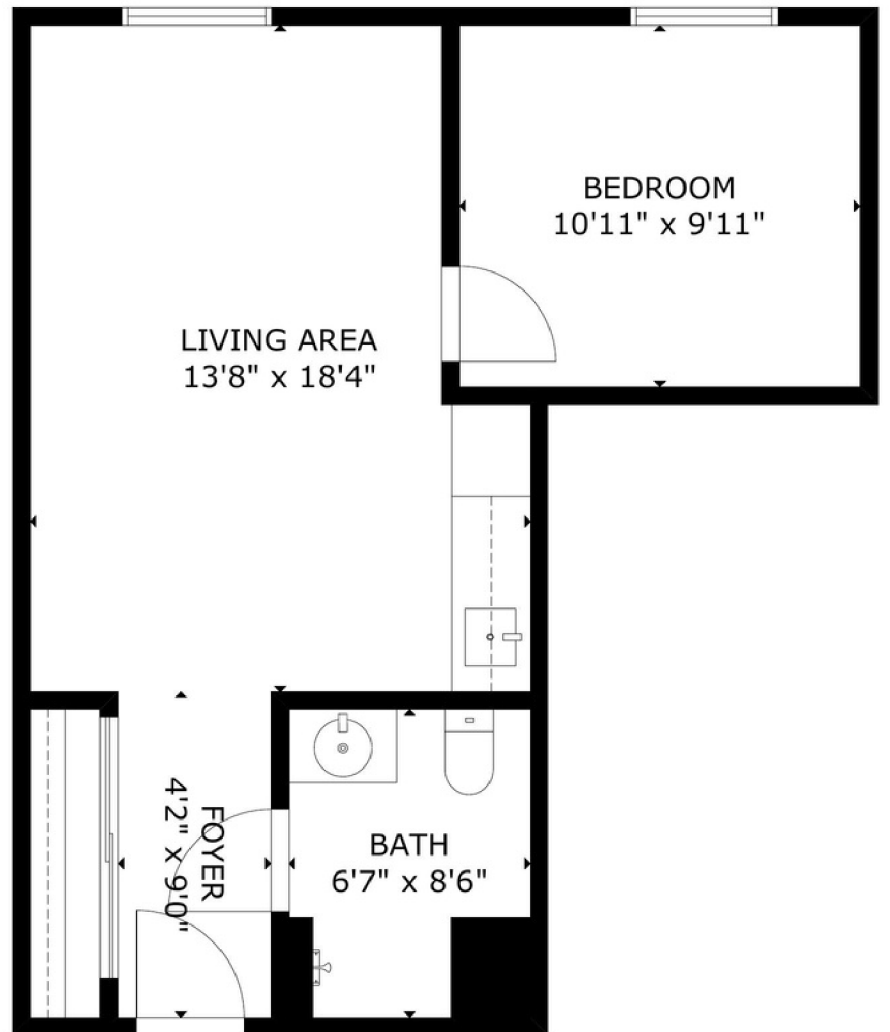

Want to learn more?
Give us a call at
(705)746-8558

GARDENS
OF PARRY SOUND

The Violet

Approximately
525 sq. ft.

GIVE US A CALL AT (705)746-8558 TO LEARN MORE.

The Trillium

Approximately
555 sq. ft.

GIVE US A CALL AT (705)746-8558 TO LEARN MORE.

The Birch

Approximately
600 sq. ft.

GIVE US A CALL AT (705)746-8558 TO LEARN MORE.

The Maple

Approximately
630 sq. ft.

GIVE US A CALL AT (705)746-8558 TO LEARN MORE.

The Oak

Approximately
750 sq. ft.