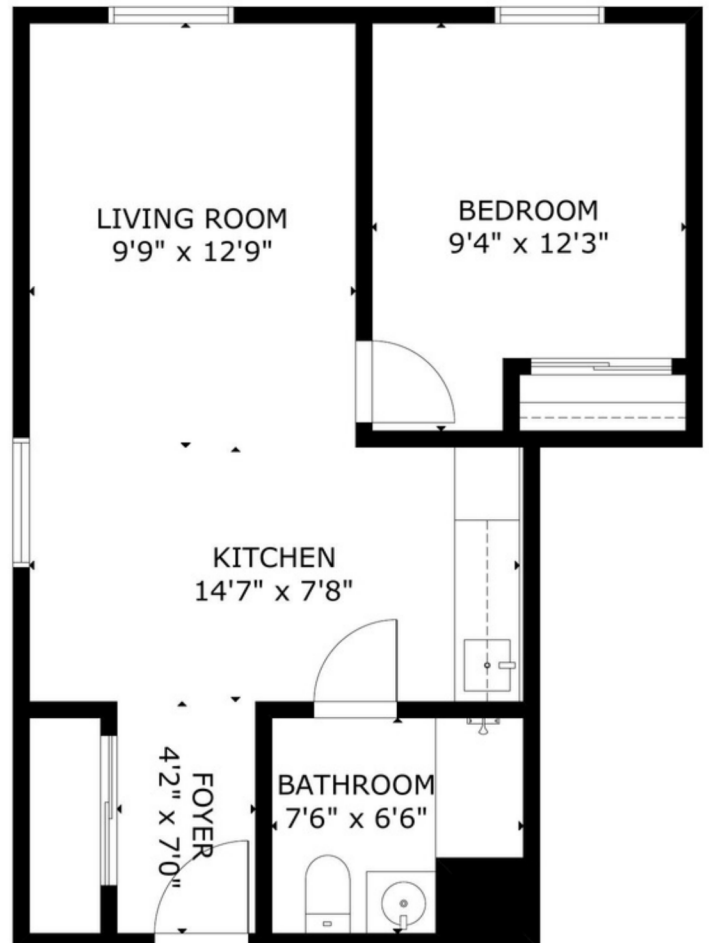

GARDENS
OF PARRY SOUND

SUITE STYLES

1-Bedroom Suites

The Violet

The Trillium

The Birch

The Maple

The Oak

Want to learn more?
Give us a call at
(705)746-8558

GARDENS
OF PARRY SOUND

The Violet

Approximately
525 sq. ft.

GIVE US A CALL AT (705)746-8558 TO LEARN MORE.

The Trillium

Approximately
555 sq. ft.

GIVE US A CALL AT (705)746-8558 TO LEARN MORE.

The Birch

Approximately
600 sq. ft.

GIVE US A CALL AT (705)746-8558 TO LEARN MORE.

The Maple

Approximately
630 sq. ft.

GIVE US A CALL AT (705)746-8558 TO LEARN MORE.

The Oak

Approximately
750 sq. ft.