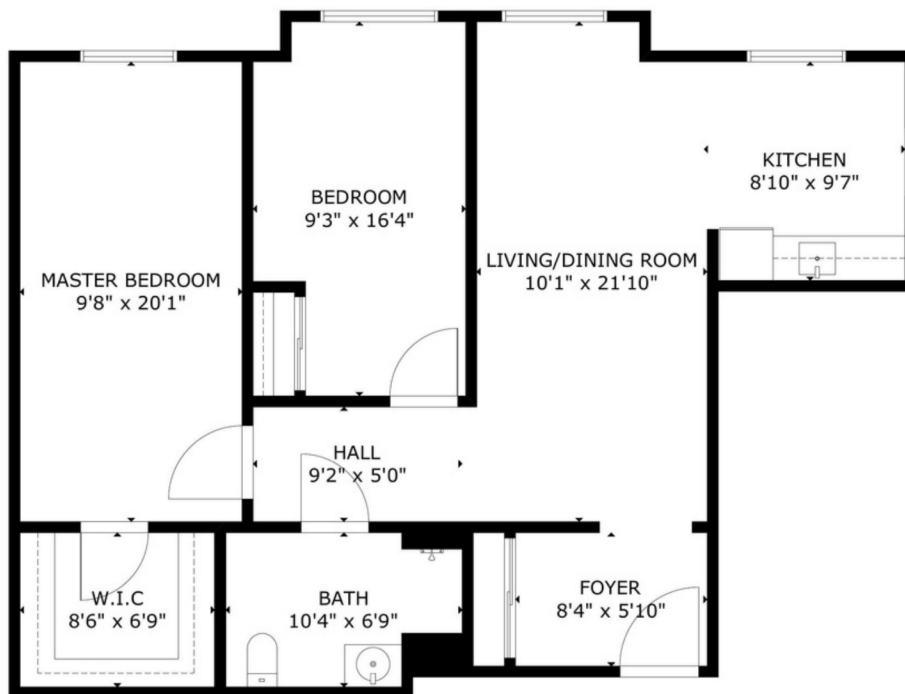

GARDENS
OF PARRY SOUND

SUITE STYLES

2-Bedroom Suites

The White Pine

Want to learn more?
Give us a call at (705)746-8558

GARDENS
OF PARRY SOUND

The White Pine

Approximately
870 sq. ft.