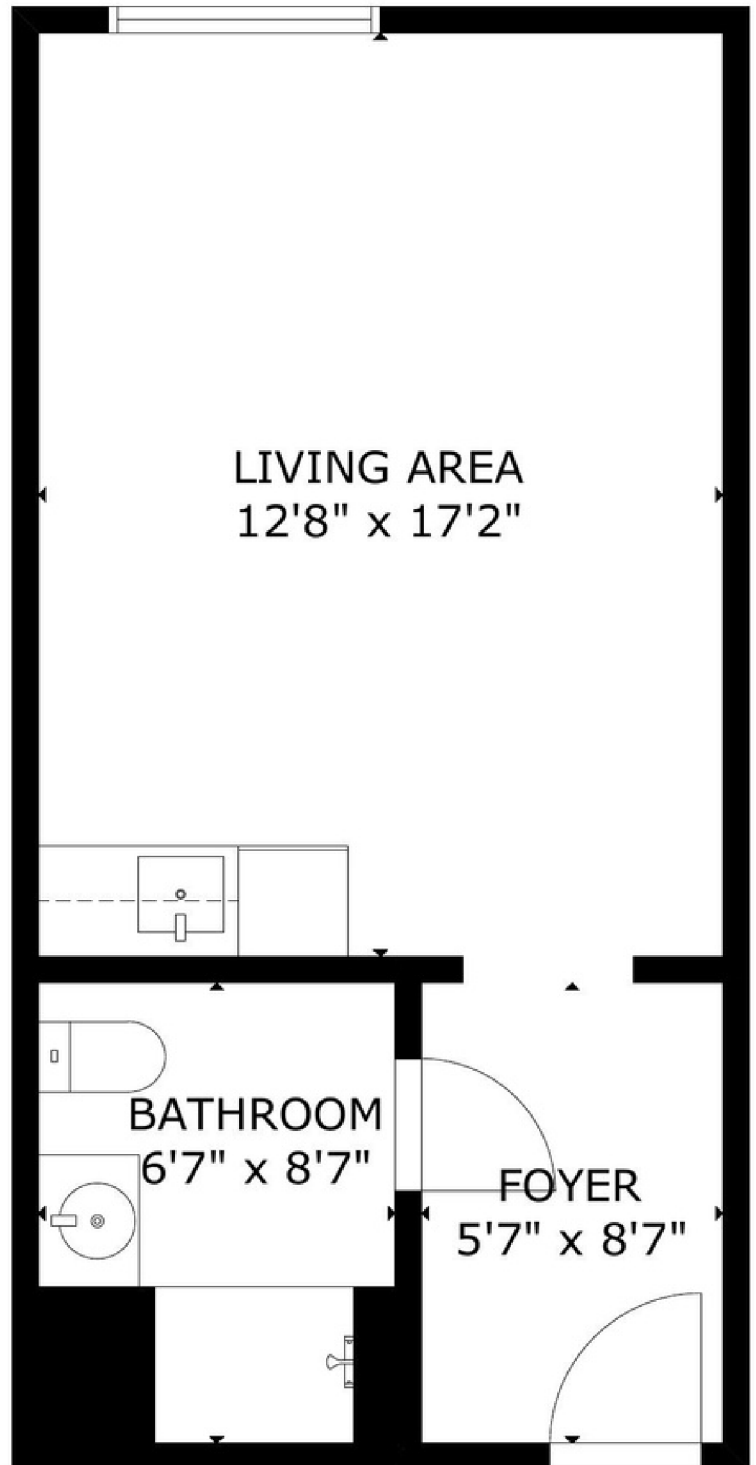

# The Marigold

Approximately  
343 sq. ft.

GIVE US A CALL AT (705)746-8558 TO LEARN MORE.

# The Lilac

Approximately  
385 sq. ft.

GIVE US A CALL AT (705)746-8558 TO LEARN MORE.

# The Daisy

Approximately  
405 sq. ft.

GIVE US A CALL AT (705)746-8558 TO LEARN MORE.