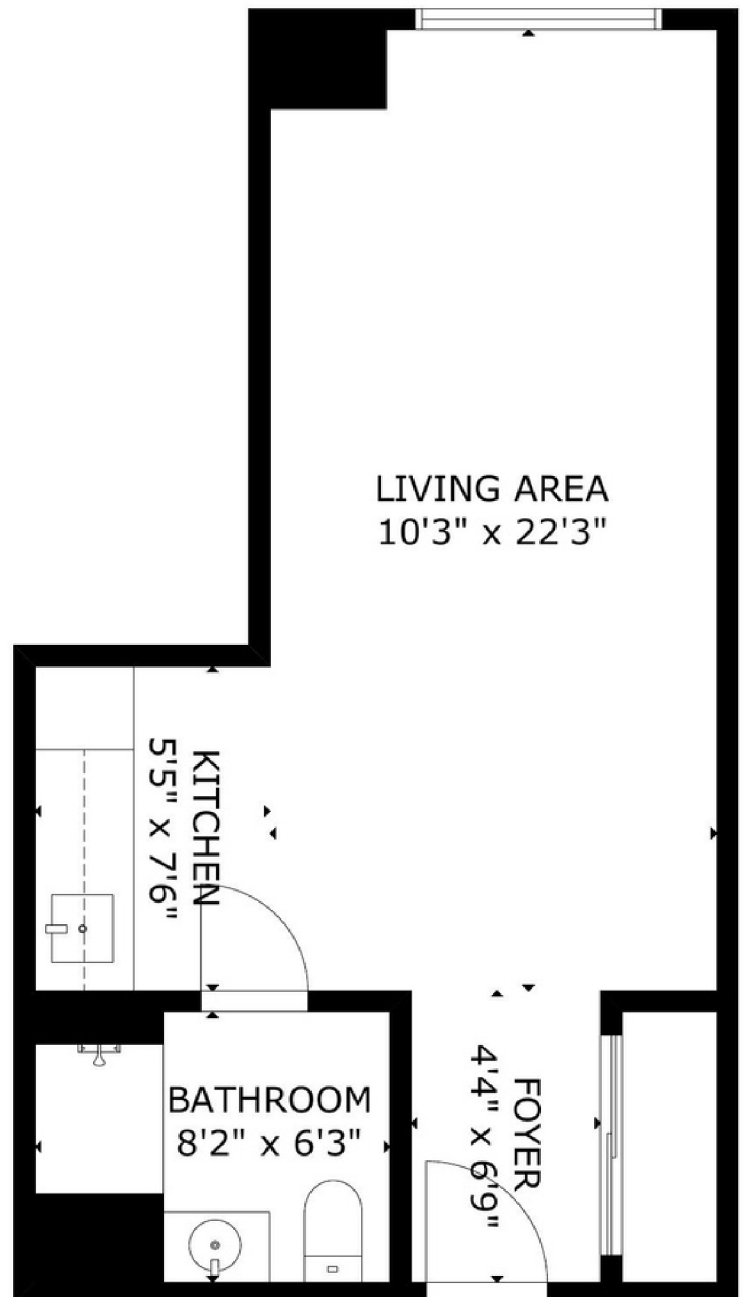

# The Marigold

Approximately  
343 sq. ft.

GIVE US A CALL AT (705)746-8558 TO LEARN MORE.

# The Lilac

Approximately  
385 sq. ft.

GIVE US A CALL AT (705)746-8558 TO LEARN MORE.

# The Daisy

Approximately  
405 sq. ft.

GIVE US A CALL AT (705)746-8558 TO LEARN MORE.